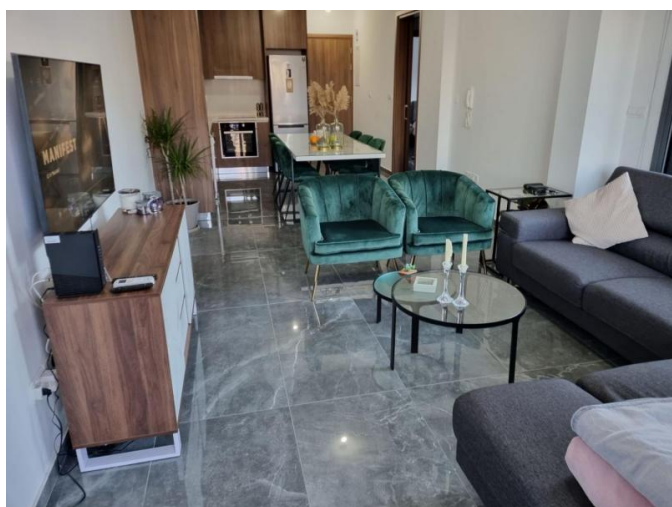

2-BEDROOM APARTMENT IN KATO POLEMIDIA

---

1 600 €/month