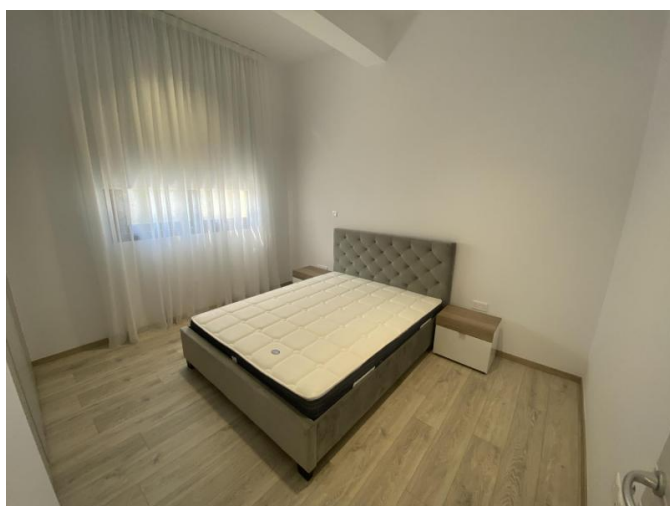

## 2-BEDROOM APARTMENT WITH EXCLUSIVE ACCESS TO A PRIVATE POOL

2 200 €/month

<b>Property Code:</b>	6678	<b>Type:</b>	Long-term rent - Apartment
<b>Location:</b>	Limassol - POTAMOS GERMASOGIA	<b>Internal Area:</b>	112 m <sup>2</sup>
<b>Bedrooms:</b>	2	<b>Bathrooms:</b>	2
<b>Renovation:</b>	Modern	<b>Floor:</b>	1

### Description:

Two-bedroom apartment with exclusive access to a private pool. Located in the heart of Limassol, this luxurious apartment offers the perfect blend of comfort, convenience, and leisure.

Now is your chance to live in luxury and style. Don't miss out on this incredible opportunity to call our two-bedroom apartment with a private pool your new home.

**2-BEDROOM APARTMENT WITH  
EXCLUSIVE ACCESS TO A PRIVATE POOL**

---

2 200 €/month

---

03.12.2024

**2-BEDROOM APARTMENT WITH  
EXCLUSIVE ACCESS TO A PRIVATE POOL**

---

2 200 €/month

**2-BEDROOM APARTMENT WITH  
EXCLUSIVE ACCESS TO A PRIVATE POOL**