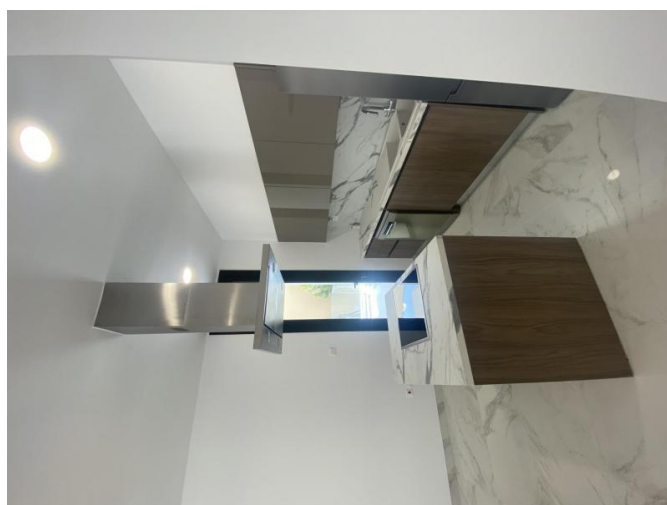

**2-BEDROOM APARTMENT WITH
EXCLUSIVE ACCESS TO A PRIVATE POOL**

---

2 200 €/month

05.10.2024