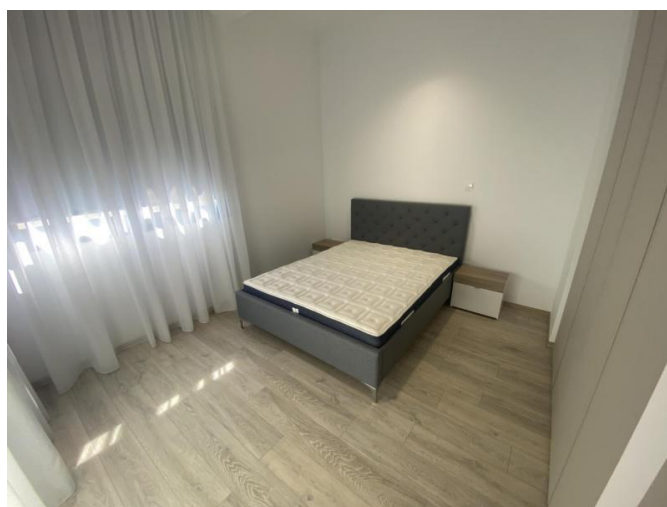

### Description:

Two-bedroom apartment with exclusive access to a private pool. Located in the heart of Limassol, this luxurious apartment offers the perfect blend of comfort, convenience, and leisure.

Here's what you can expect from this exceptional rental opportunity:

**Spacious Living:** Our two-bedroom apartment features generous living spaces for modern lifestyles.

**Gourmet Kitchen:** The apartment boasts a fully equipped gourmet kitchen with top-of-the-line appliances, perfect for whipping delicious meals and hosting dinner parties.

Now is your chance to live in luxury and style. Don't miss out on this incredible opportunity to call our two-bedroom apartment with a private pool your new home.

**2-BEDROOM APARTMENT WITH  
EXCLUSIVE ACCESS TO A PRIVATE POOL**

---

2 200 €/month

---

03.12.2024

**2-BEDROOM APARTMENT WITH  
EXCLUSIVE ACCESS TO A PRIVATE POOL**

---

2 200 €/month

**2-BEDROOM APARTMENT WITH  
EXCLUSIVE ACCESS TO A PRIVATE POOL**