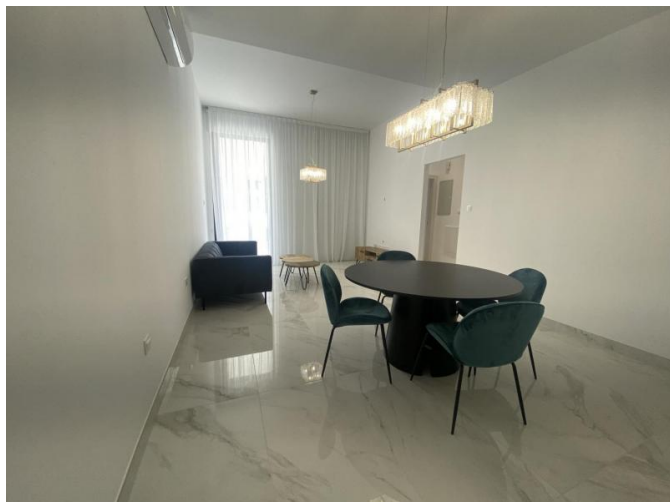

**2-BEDROOM APARTMENT WITH
EXCLUSIVE ACCESS TO A PRIVATE POOL**

---

2 200 €/month