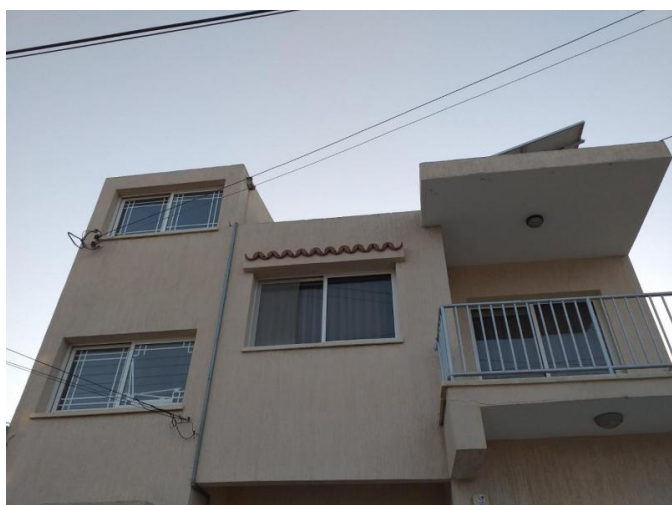

**FOUR BEDROOM UPPER HOUSE IN
PANTHEA**

900 €/month