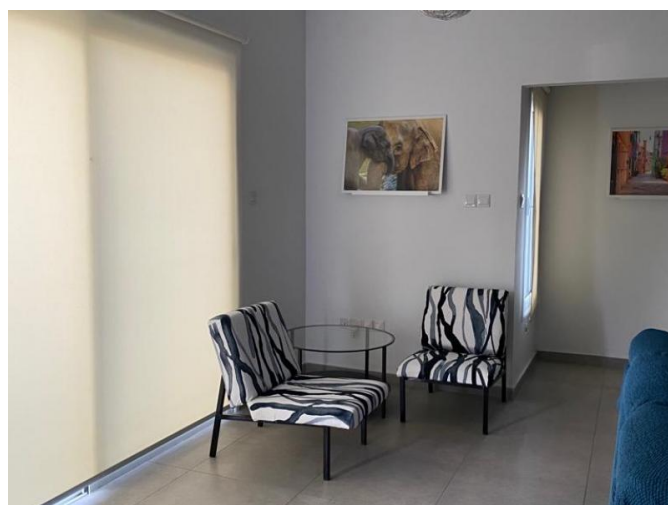

**TWO BEDROOM BUNGALOW IN
MONOVLIKOS AREA**

---

1 300 €/month