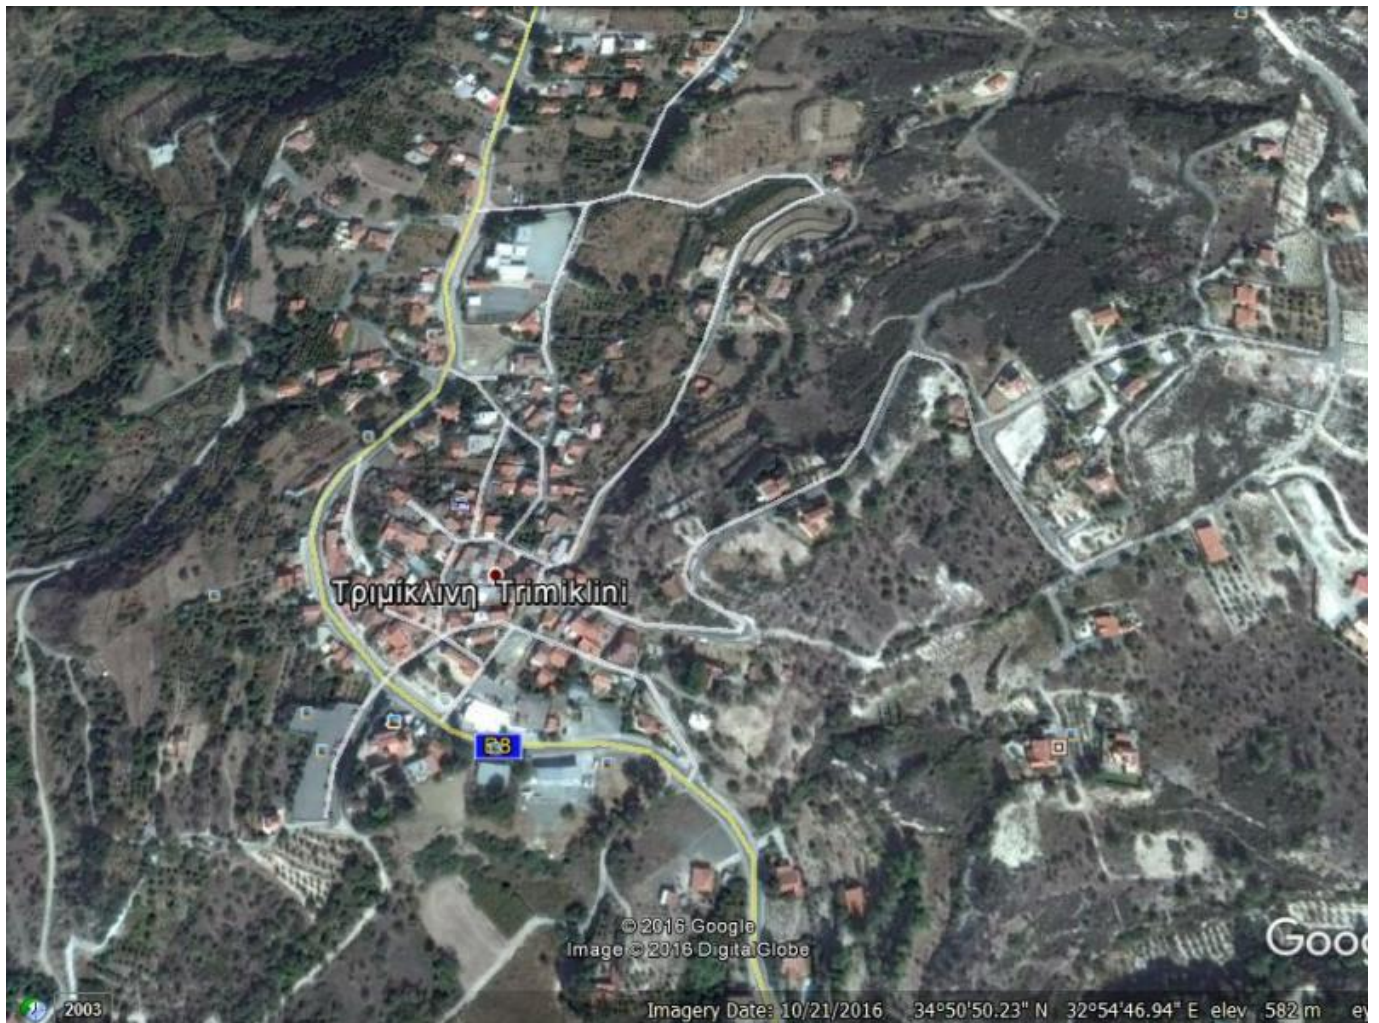

684 SQ M BUILDING PLOT FOR SALE IN TRIMIKLINI VILLAGE

75 000 €

Property Code:	683	Type:	Sale - Plot
Location:	Mountain villages - TRMIKLINI	Plot Area:	684 m ²
Distance to the sea:	35 km	Distance to airport:	85 km
Status:	Resale	VAT:	No
Zone:	H5	Coverage, %:	20
Density, %:	30	Floors:	2

Description:

The plot is ready for build up. It is located close to Trimiklini village centre, in Troodos mountains.

684 SQ M BUILDING PLOT FOR SALE IN TRIMIKLINI VILLAGE

75 000 €