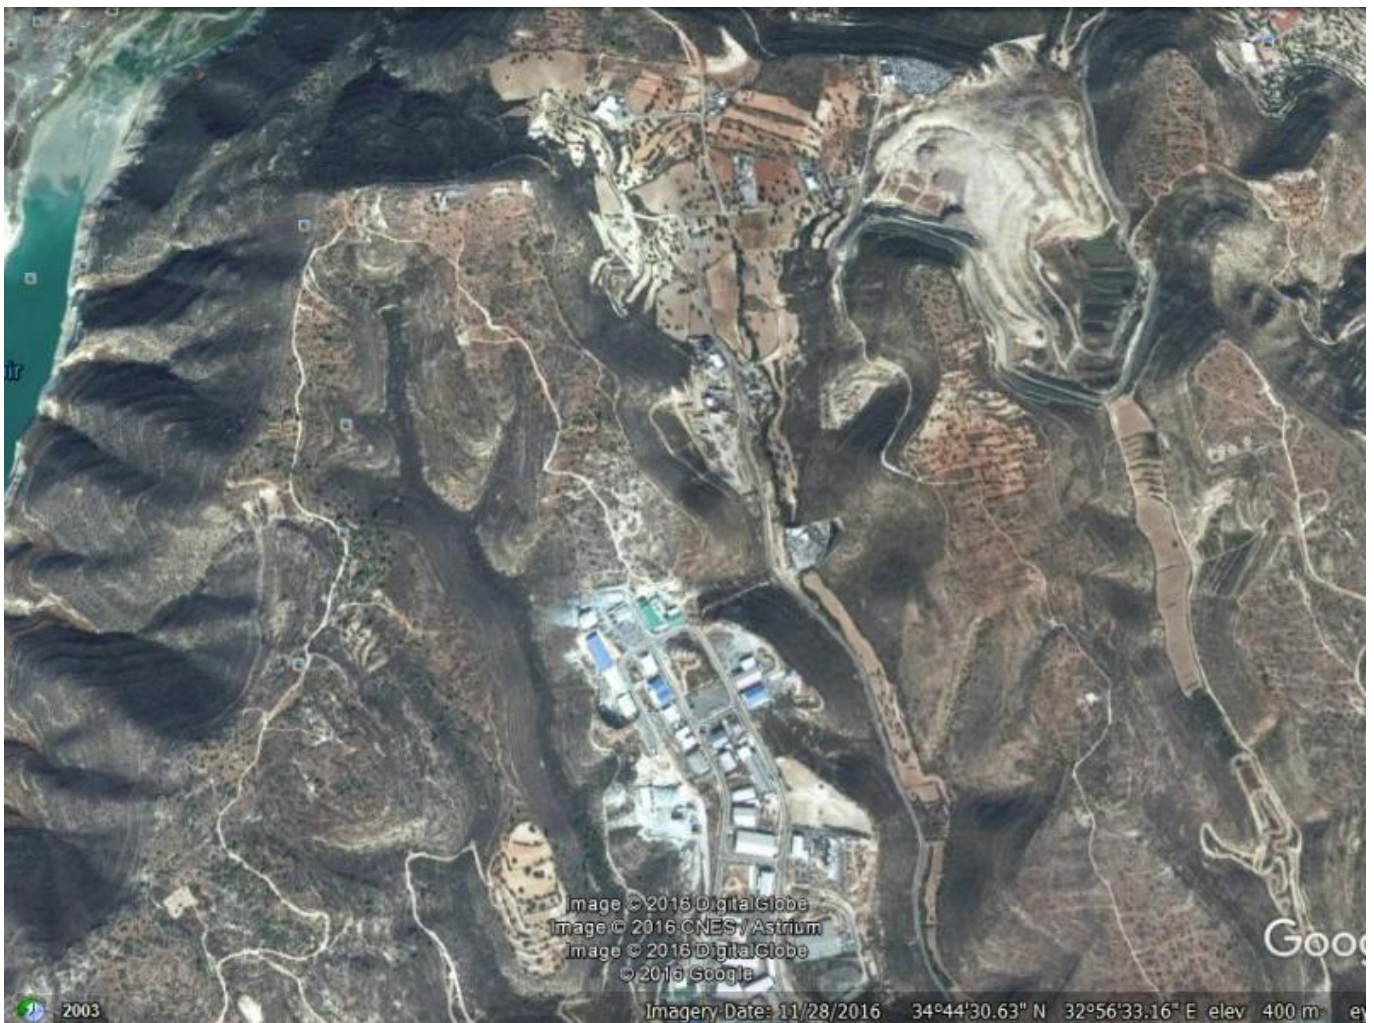

# 8027 SQ M INDUSTRIAL PLOT FOR SALE IN YPSONAS

400 000 €

<b>Property Code:</b>	717	<b>Type:</b>	Sale - Plot
<b>Location:</b>	Limassol - YPSONAS	<b>Plot Area:</b>	8027 m <sup>2</sup>
<b>Distance to the sea:</b>	7 km	<b>Distance to airport:</b>	65 km
<b>Status:</b>	Resale	<b>VAT:</b>	No
<b>Zone:</b>	By3	<b>Coverage, %:</b>	60
<b>Density, %:</b>	80	<b>Floors:</b>	2

## Description:

The plot is suitable for heavy industry development, It has easy access to the highway.