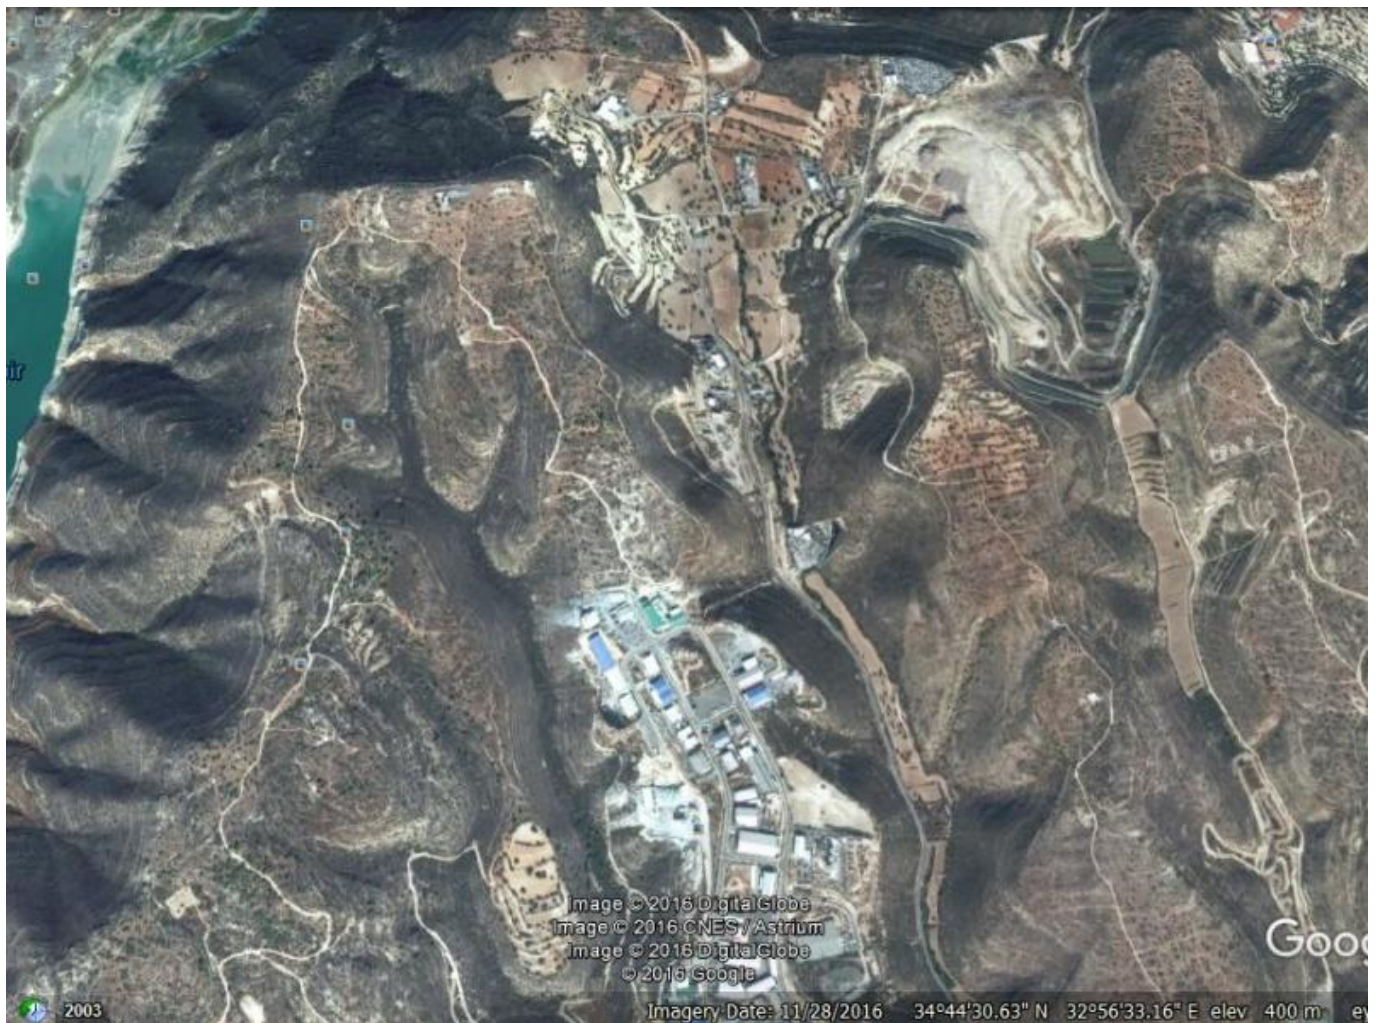

# 8027 SQ M INDUSTRIAL PLOT FOR SALE IN YPSONAS

400 000 €

<b>Property Code:</b>	717	<b>Type:</b>	Sale - Plot
<b>Location:</b>	Limassol - YPSONAS	<b>Plot Area:</b>	8027 m <sup>2</sup>
<b>Distance to the sea:</b>	7 km	<b>Distance to airport:</b>	65 km
<b>Status:</b>	Resale	<b>VAT:</b>	No
<b>Zone:</b>	By3	<b>Coverage, %:</b>	60
<b>Density, %:</b>	80	<b>Floors:</b>	2

## Description:

The plot is suitable for heavy industry development, It has easy access to the highway.